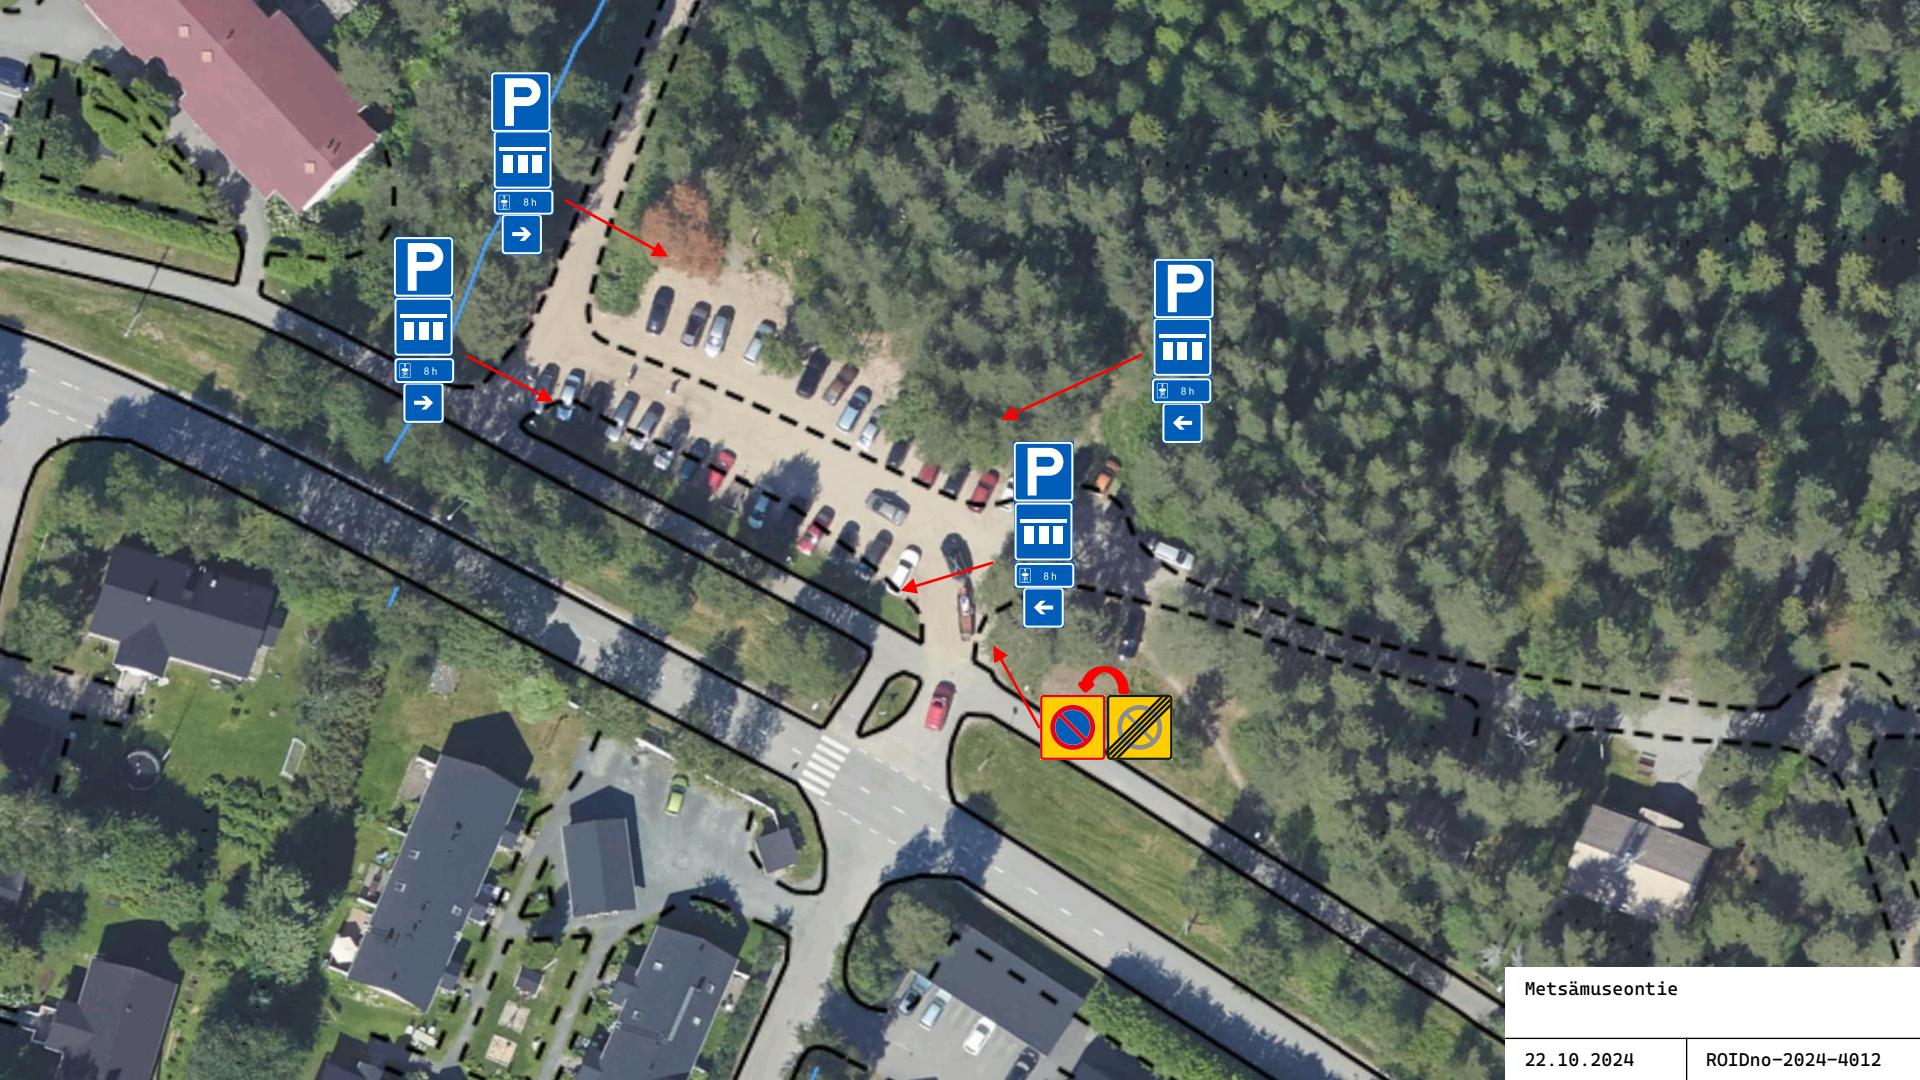

P

8h

→

P

8h

→

P

8h

←

P

8h

←

Prohibited signs: No parking and No right turn

Metsämuseontie

22.10.2024

ROIDno-2024-4012